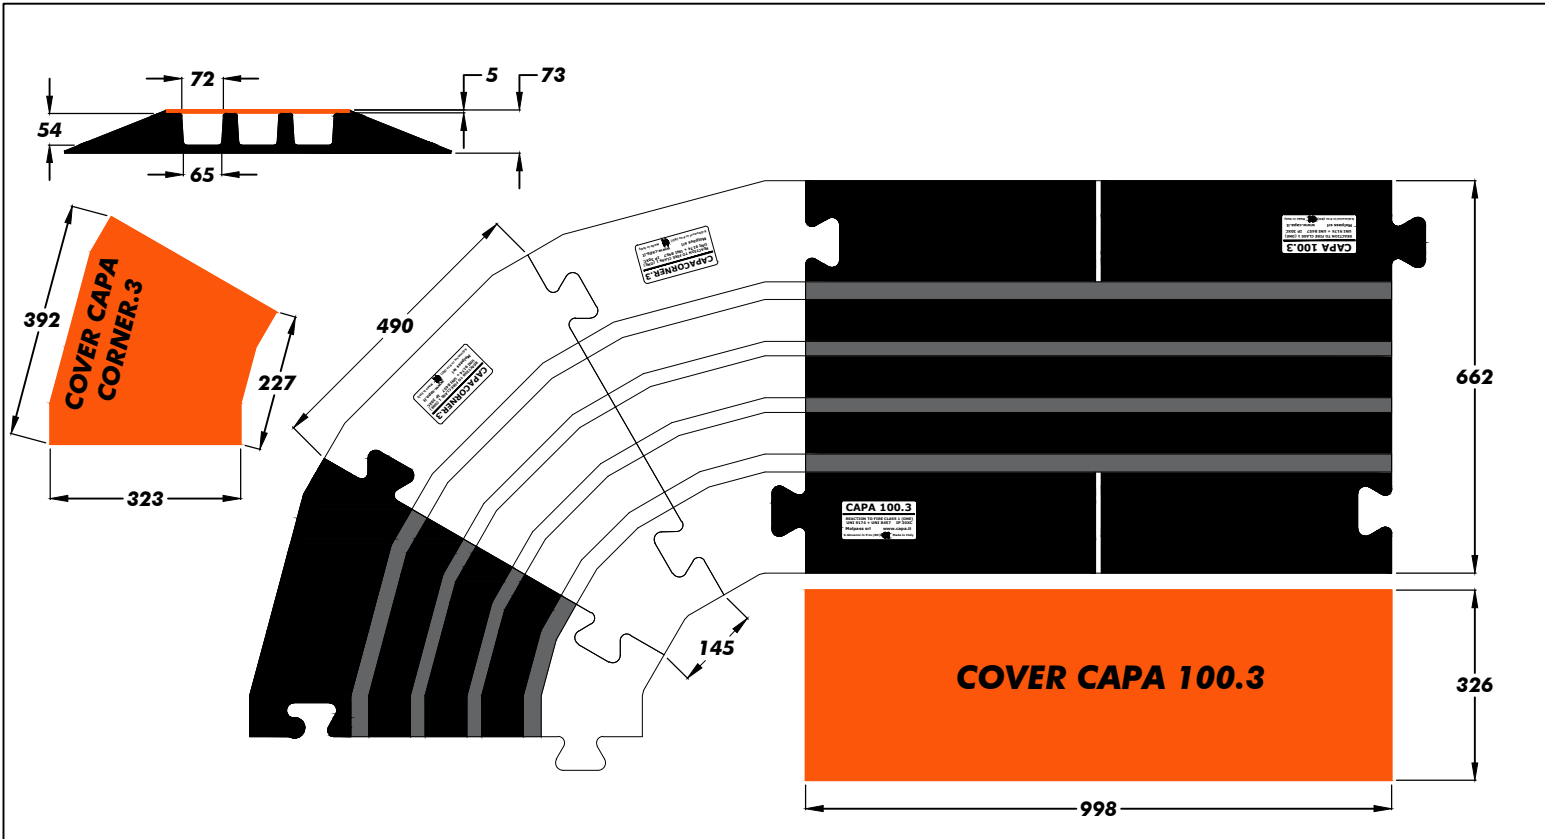

**CABLE PROTECTORS ALLOW YOU TO PLACE CABLES AND DUCTS ON THE GROUND**

**CAPA 100.3**

**CAPA CORNER.3**

**kg. 14,30**

**kg. 4,10**

**packing box:**

**70x16x113cm - n°2 CAPA 100.3  
gross weight 31,2 kg**

**Base material: low density semi-rigid polyurethane foam**

**Operating voltage: 1000 V AC - 1500 V DC**

**Isolation resistance: 29.5 GΩ**

**Protection degree: IP30XC**

**Permissible rolling load: 17 daN/cm<sup>2</sup>**

**Fire reaction: Class 1 - UNI 9174 + UNI 8457**

**Surface hardness: 90 - 95 (SHORE A)**

**Cover material: polycarbonate**

**Excellent resistance to solvents, acids, oils and atmospheric agents.**

**Electric material conforming to the Low Voltage Directive 2006/95/CE**